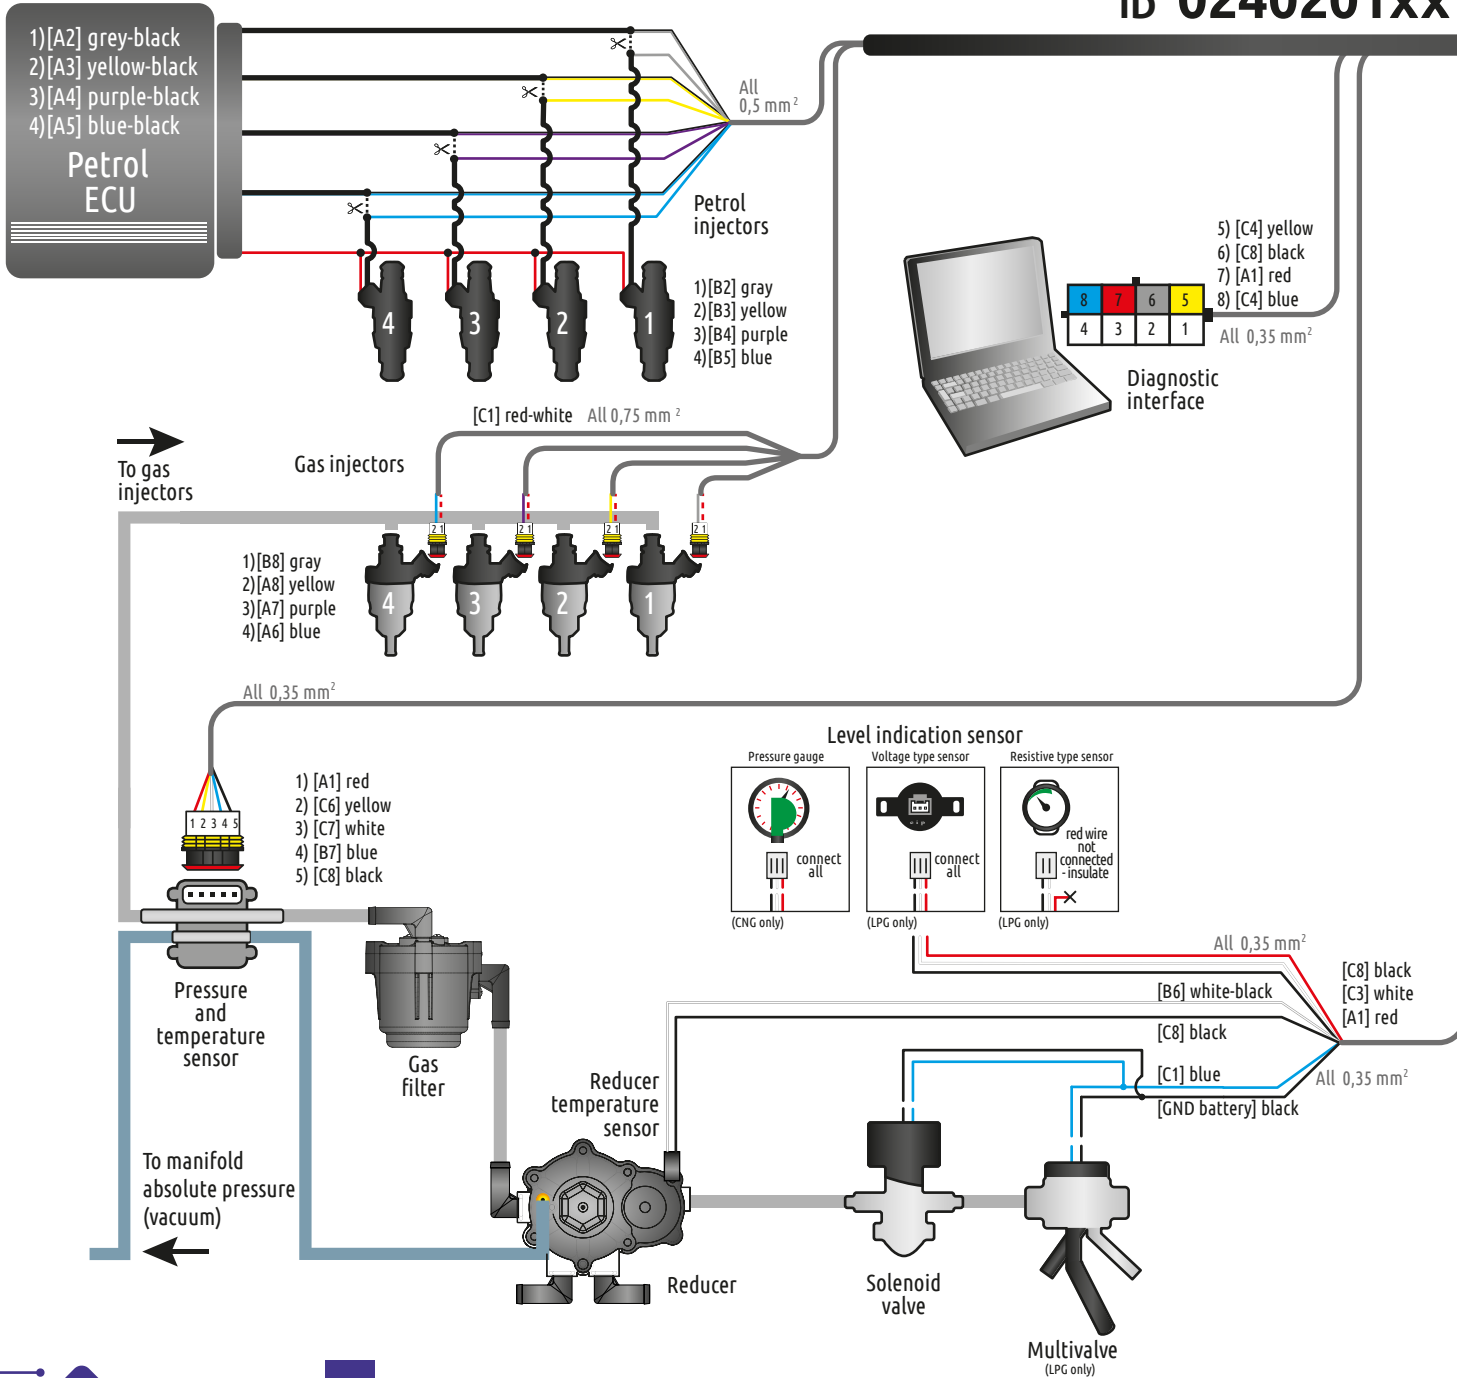

Petrol ECU side

- 1)[A2] grey-black
- 2)[A3] yellow-black
- 3)[A4] purple-black
- 4)[A5] blue-black

ID 0240201XX

A1	+12V (interface mapsensor gas level)
A2	Petrol Injector 1 (petrol ECU side)
A3	Petrol Injector 2 (petrol ECU side)
A4	Petrol Injector 3 (petrol ECU side)
A5	Petrol Injector 4 (petrol ECU side)
A6	Gas Injector 4
A7	Gas Injector 3
A8	Gas Injector 2
B1	+12V from battery
B2	Petrol Injector 1 (injector side)
B3	Petrol Injector 2 (injector side)
B4	Petrol Injector 3 (injector side)
B5	Petrol Injector 4 (injector side)
B6	Switch bottom/Reducer temperature
B7	Manifold absolute pressure (Vacuum)
B8	Gas Injector 1
C1	+12V (gas injectors, solenoid valves)
C2	+5V switch power supply
C3	Gas level indication sensor
C4	Diagnostic interface Rx/Tx
C5	Switch DATA
C6	Gas temperature
C7	Gas absolute pressure
C8	GND battery